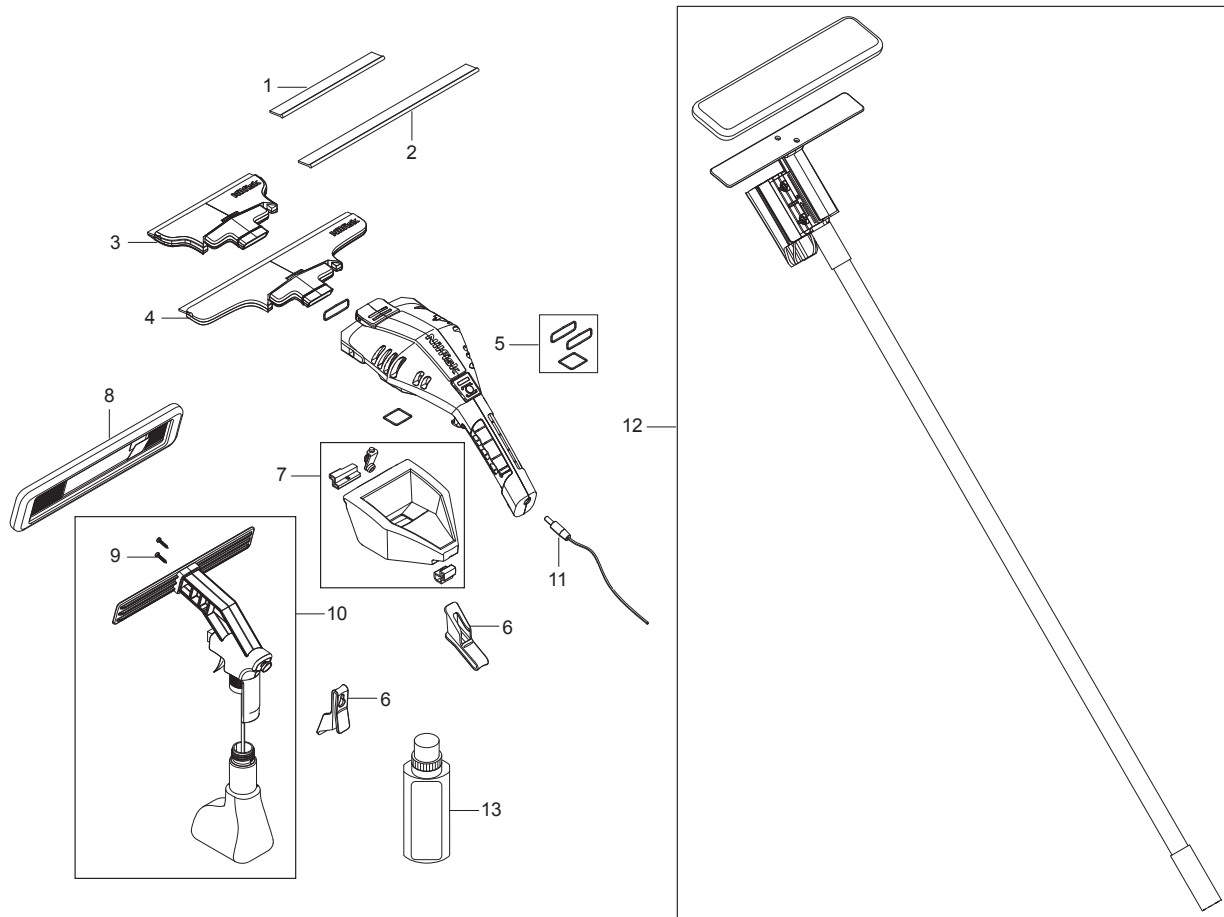

# PARTS LIST

# TABLE OF CONTENTS

---

Overview .....1

No.	Part No.	Qty.	Description	Part Note
1	81943052	1	Smart Blade 170mm 1 pcs	
2	81943051	1	Smart Blade 280mm 1 pcs	
3	81943053	1	Smart Suction 170mm 1 pcs	
4	81943054	1	Smart Suction 280mm 1 pcs	
5	128350202	1	SEALING GASKET KIT	
6	31000881	1	BELT STORAGE CLIP	
7	31000882	1	WATER CONTAINER W FITTINGS	
8	81943055	1	Smart Cloth 2 pcs	
9	31000883	1	SCREW 2 PCS	
10	31000884	1	SPRAYER AND BOTTLE	
11	31000885	1	CHARGER EU/CN	
11	31000886	1	CHARGER UK	
11	31000887	1	CHARGER AU/NZ	
12	81943057	1	Smart Extension	
13	81943056	1	Smart Shine 500ml	