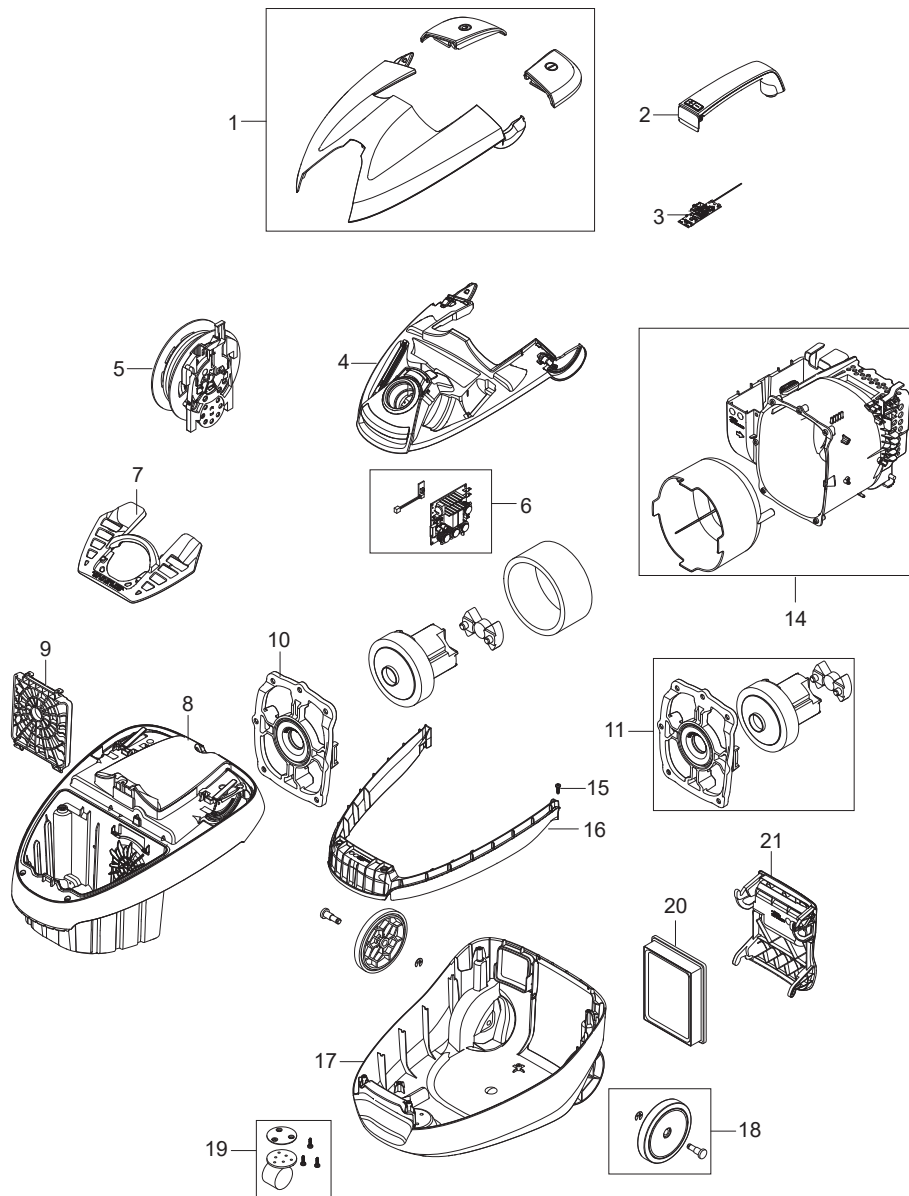

PARTS LIST

TABLE OF CONTENTS

Overview1
Accessories.....3

No.	Part No.	Qty.	Description	Part Note
0	107415438	1	20PCS BOXES SELECT	
1	107414021	1	ACCESSORY LID - RED SOLID	
1	107414022	1	ACCESSORY LID - SKY BLUE	
1	107414023	1	ACCESSORY LID - BERRY	
1	107414024	1	ACCESSORY LID - SILVER METALLIC	
1	107414025	1	ACCESSORY LID - AQUA	
1	107414026	1	ACCESSORY LID - BLUE-GREY METALIC	
2	107414050	1	CARRYING HANDLE-SELECT COMFORT SUPERIOR	
3	107414052	1	PCBA FOR CARRYING HANDLE-SELECT COMFORT	
4	107414012	1	DUST BAG COVER CPL - RED COMFORT	
4	107414013	1	DUST BAG COVER CPL - SKY BLUE COMFORT	
4	107414014	1	DUST BAG COVER CPL - BERRY COMFORT	
4	107414015	1	DUST BAG COVER CPL - SILVER COMFORT	
4	107414016	1	DUST BAG COVER CPL - AQUA COMFORT	
4	107414017	1	DUST BAG COVER CPL - BLUE-GREY COMFORT	
4	107414040	1	DUST BAG COVER CPL - WHITE COMFORT	
5	128350226	1	CABLE REWINDER 8M UK	[1]
5	128350227	1	CABLE REWINDER 8M AUS/NZ	
5	128350228	1	CABLE REWINDER 8M EU	
6	107414055	1	MOTOR PCBA - SELECT COMFORT SUPERIOR	
7	107414056	1	DUST BAG HOLDER	
8	107414030	1	MAIN BODY - RED SOLID	
8	107414031	1	MAIN BODY - SKY BLUE	
8	107414032	1	MAIN BODY - BERRY	
8	107414033	1	MAIN BODY - SILVER METALLIC	
8	107414034	1	MAIN BODY - AQUA	
8	107414035	1	MAIN BODY - BLUE-GREY METALIC	
9	107414057	1	PRE-FILTER HOLDER	
10	107414059	1	INLET GASKET	[2]
11	128350041	1	800W MOTOR KIT INCL.DAMPER AND GASKET	[3]
14	107414058	1	MOTOR HOUSING	
15	140 9214 040	1	SCREW PTK TORX 40X14 MM FZB	
16	107414067	1	EXHAUST COVER	
17	107414047	1	BOTTOM BASE SELECT	
18	107414048	2	1PC REAR WHEEL SELECT	
19	147 1040 500	1	FRONT WHEEL KIT POWER/EXTREME.	
20	147 1250 500	1	HEPA FILTER H13	
20	107409854	1	HEPA FILTER H14 CPL	
21	107414046	1	HEPA DOOR	