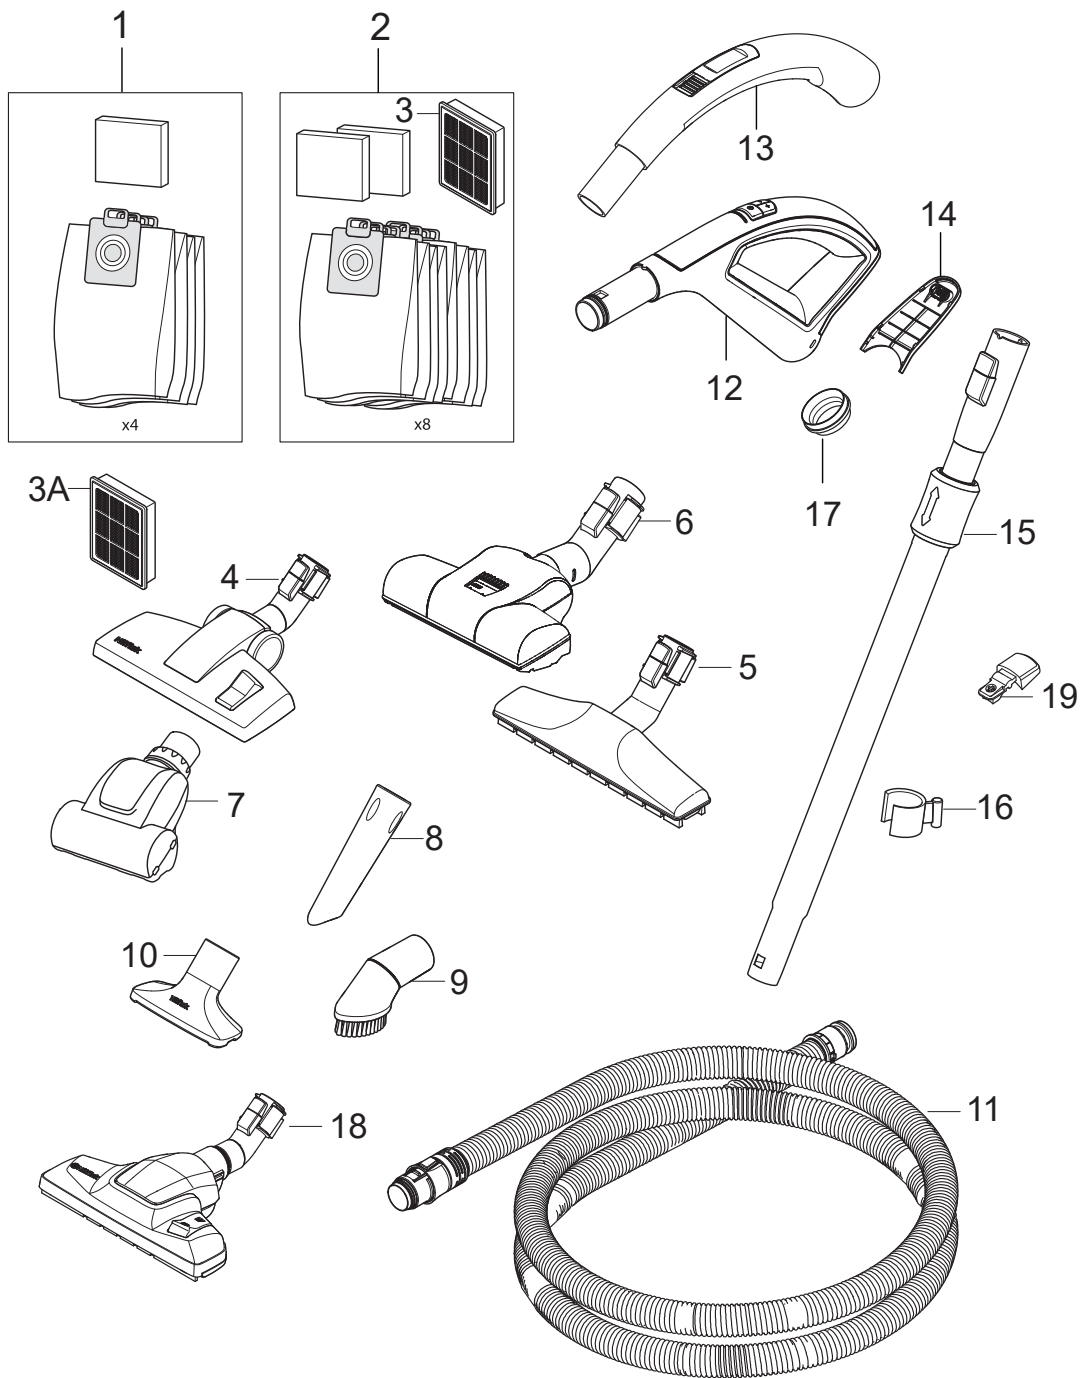

No.	Part No.	Qty.	Description	Part Note
1	107407639	1	NILFISK SELECT DUST BAGS - 4PCS	
2	107414060	1	Select starter kit	
3	147 1250 500	1	HEPA FILTER H13	
3A	107409854	1	HEPA FILTER H14 CPL	
4	107413006	1	C Nozzle Eco Bravo Elite	
5	107409852	1	NOZZLE HARDFLOOR 32MM BLACK	
6	107409853	1	TURBO NOZZLE 32MM BLACK 280MM	
7	107414061	1	Mini turbo nozzle	
8	107409855	1	CREVICE NOZZLE 32MM BLACK TPE	
9	107409856	1	BRUSH NOZZLE 32MM BLACK PP	
10	107409857	1	UPHOLSTRY NOZZLE 32MM BLACK PP	
11	107416571	1	SELECT CONICAL HOSE 32-38 MM	
12	107410295	1	NILFISK ELITE BENT END	
13	107414062	1	BASIC BENT END	
14	107409105	1	BATTERY CAP FOR BENT END	
15	107409851	1	TELESCOPIC TUBE 32MM ALUMINIUM	
16	128350157	1	PARKING CLIP SHORT	
17	107416211	1	SEALING RING	
18	128389014	1	ACCESSORY NA38 COMBI NOZZLE W CLICK	
19	128389115	1