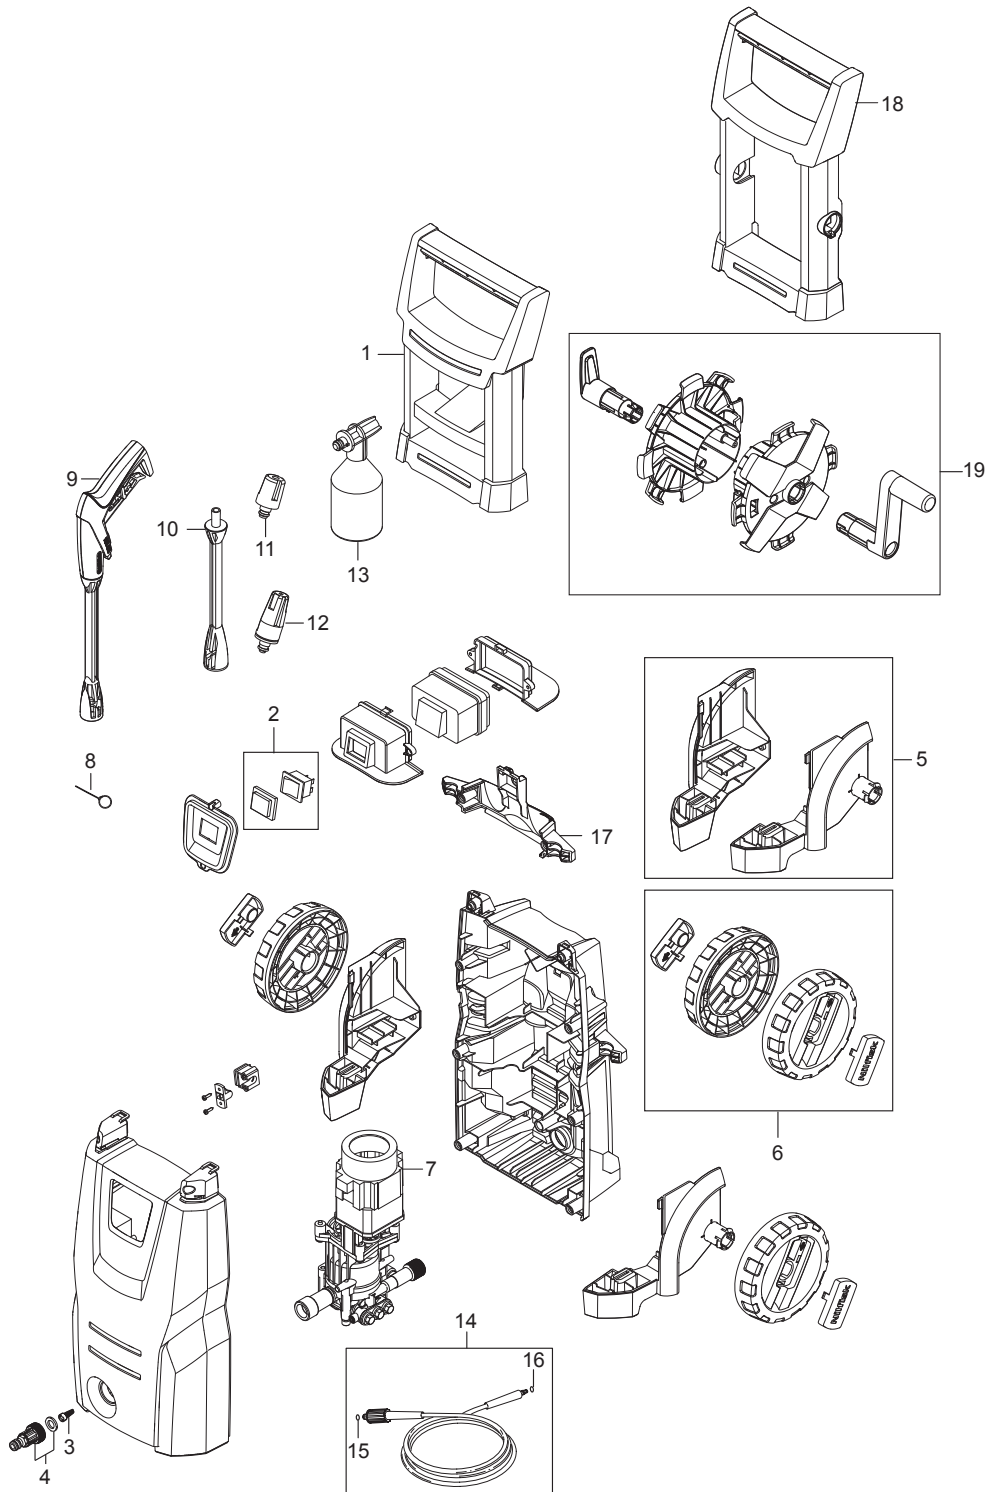

PARTS LIST

2017.03.16

TABLE OF CONTENTS

Overview1
Motor pump3

Pos.	Artikelnummer	Hoeveelheid	Omschrijving	Notes
0	128500915	1	10 PCS 4C BOX C 120.7	
0	128500948	1	10 PCS 4C BOX C 120 TITAN X-TRA	
1	31001133	1	HANDLE LARGE INCL 2 SCREWS	
2	126486831	1	Schakelaar	
3	6481094	1	Filter	
4	1402809	1	Gardena snelkoppl. male	
5	31001110	1	WHEEL BRACKET KIT SMALL	
6	31000521	1	Wielenset 2st.	
7		1	Motor pump	[1]
8	6520844	1	Reinigingsnaald	
9	128500908	1	G1 GUN NILFISK	
10	128500073	1	C & C tussenlans G2	
11	126481120	1	Tornado Nozzle	
11	126481116	1	Tornadonozzle .2	
12	128500298	1	C C Powerspeed	
13	128500077	1	C & C schuim unit	
14	31001102	1	HOSE 6M	
15	3001211	1	O-Ring 9.6x2.4	
15	6411218	1	Zakken met O ring (10 stks)	
16	3004304	1	O-Ring 5.1x1.6	
17	31001128	1	ACCESSORY BRIDGE KIT SMALL	
18	31001124	1	HANDLE FOR HOSE REEL C120.7 INC 2 SCREWS	[2]
19	31001130	1	C120.7/C125.7 HOSE REEL	[2]

Part Notes:

- [1] - Motor pump
 [2] - X-tra

Pos.	Artikelnummer	Hoeveelheid	Omschrijving	Notes
1	31000519	1	WOBBLE DISC KIT	
2	31001131	1	START STOP SYSTEM BIG	
3	31000518	1	VALVE KIT	
4	31000516	1	SEALING KIT	
5	31000517	1	PUMP PISTON KIT	
6	31000514	1	MICRO SWITCH	
7	31000520	1	Pomp kit	
8	31000791	1	Waterinlaat plastic	[1]
9	31000832	1	CARBON BRUSH KIT 2 PCS HEIGHT 9.9MM	[2]
9	31000833	1	CARBON BRUSH KIT 2 PCS HEIGHT 11.4MM	[3]

Part Notes:

- [1] - Included in pos. 7 - 31000520 Pump kit
- [2] - C100, 105 and 110
- [3] - C120 and C125