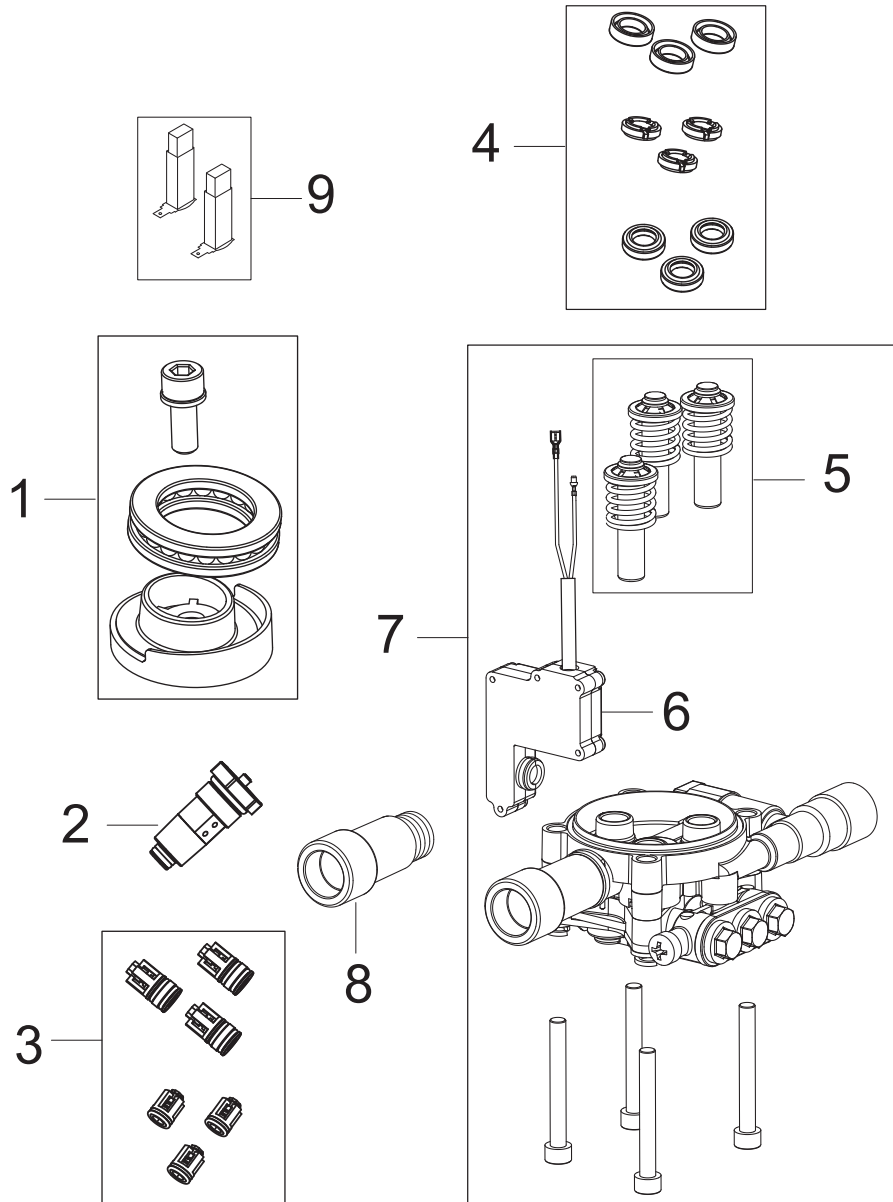

PARTS LIST

2017.03.16

TABLE OF CONTENTS

Overview1
Motor pump3

Pos.	Artikelnummer	Hoeveelheid	Omschrijving	Notes
0	128500915	1	10 PCS 4C BOX C 120.7	
0	128500948	1	10 PCS 4C BOX C 120 TITAN X-TRA	
1	31001133	1	HANDLE LARGE INCL 2 SCREWS	
2	126486831	1	Schakelaar	
3	6481094	1	Filter	
4	1402809	1	Gardena snelkoppl. male	
5	31001110	1	WHEEL BRACKET KIT SMALL	
6	31000521	1	Wielenset 2st.	
7		1	Motor pump	[1]
8	6520844	1	Reinigingsnaald	
9	128500908	1	G1 GUN NILFISK	
10	128500073	1	C & C tussenlans G2	
11	126481120	1	Tornado Nozzle	
11	126481116	1	Tornadonozzle .2	
12	128500298	1	C C Powerspeed	
13	128500077	1	C & C schuim unit	
14	31001102	1	HOSE 6M	
15	3001211	1	O-Ring 9.6x2.4	
15	6411218	1	Zakken met O ring (10 stks)	
16	3004304	1	O-Ring 5.1x1.6	
17	31001128	1	ACCESSORY BRIDGE KIT SMALL	
18	31001124	1	HANDLE FOR HOSE REEL C120.7 INC 2 SCREWS	[2]
19	31001130	1	C120.7/C125.7 HOSE REEL	[2]

Part Notes:

- [1] - Motor pump
 [2] - X-tra

Pos.	Artikelnummer	Hoeveelheid	Omschrijving	Notes
1	31000519	1	WOBBLE DISC KIT	
2	31001131	1	START STOP SYSTEM BIG	
3	31000518	1	VALVE KIT	
4	31000516	1	SEALING KIT	
5	31000517	1	PUMP PISTON KIT	
6	31000514	1	MICRO SWITCH	
7	31000520	1	Pomp kit	
8	31000791	1	Waterinlaat plastic	[1]
9	31000832	1	CARBON BRUSH KIT 2 PCS HEIGHT 9.9MM	[2]
9	31000833	1	CARBON BRUSH KIT 2 PCS HEIGHT 11.4MM	[3]

Part Notes:

- [1] - Included in pos. 7 - 31000520 Pump kit
- [2] - C100, 105 and 110
- [3] - C120 and C125