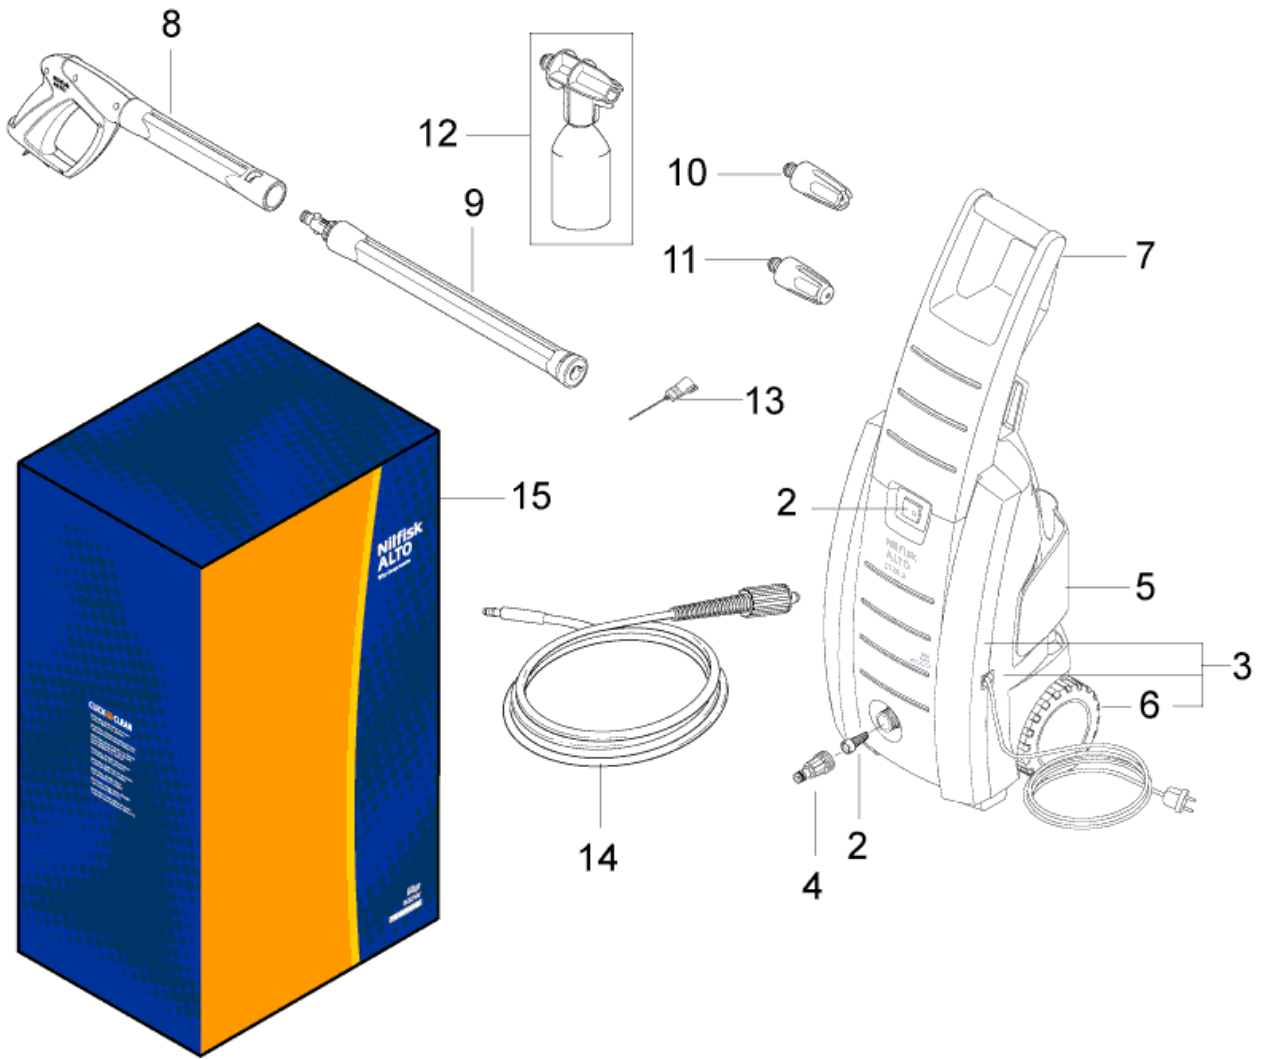

Part Notes:

[1] - GUARANTEE DATE EXPIRED

No.	Part No.	Qty.	Description	Part Note
01	126486831	1	SWITCH CPL.	
02	6481094	1	STRAINER	
03	126486836	1	CABINET FRONT +REAR +WHEELS	[1]
04	1402809	1	QUICK COUPLING MALE W. INTERNAL THREAD	
05	126486838	1	CABLE HOLDER	[1]
06	126486835	1	WHEEL CPL.	[1]
07	126486837	1	DRIVING HANDLE	[1]
08	126481132	1	G3 GUN WITH INTERMEDIATE TUBE	
09	126481134	1	G3 LANCE COMPLETE	
10	126481115	1	POWERSPEED GREEN	
11	126481120	1	PR TORNADO DARK BLUE	[2]
11	126481117	1	PR TORNADO GREEN	[3]
12	128500077	1	C&C FOAMSPRAYER WITH BOTTLE	
13	6520844	1	CLEANING TOOL BLACK	
14	126481138	1	HOSE 6M	[4]
14	128500080	1	8M STANDARD HOSE	[5]
15	128307006	1	10 Pcs. BOX C120.2	[6]
16	127410240	1	START/STOP VALVE COMPLETE	
17	126486773	1	REP.KIT VALVE SYSTEM	
18	126486831	1	SWITCH CPL.	

Part Notes:

- [1] - GUARANTEE DATE EXPIRED
- [2] - EU, JP
- [3] - AUS
- [4] - C120.2
- [5] - C125.2
- [6] - C120.2 and C125.2  
GUARANTEE DATE EXPIRED

No.	Part No.	Qty.	Description	Part Note
01	126486831	1	SWITCH CPL.	
02	6481094	1	STRAINER	
03	126486836	1	CABINET FRONT +REAR +WHEELS	[1]
04	1402809	1	QUICK COUPLING MALE W. INTERNAL THREAD	
05	126486838	1	CABLE HOLDER	[1]
06	126486835	1	WHEEL CPL.	[1]
07	126486837	1	DRIVING HANDLE	[1]
08	126486741	1	SPRAY HANDLE WITH HOSE 8M	
09	128500074	1	G4 C&C SPRAY LANCE LONG VER.	
10	128500298	1	C&C POWERSPEED	
11	126481116	1	PR TORNADO YELLOW	
12	128500077	1	C&C FOAMSPRAYER WITH BOTTLE	
13	6520844	1	CLEANING TOOL BLACK	
14	126481138	1	HOSE 6M	
15	128500268	1	BOX C120.2 125.2 10PCS	[2]
NI	128500287	1	TOP BOX CLASSIC 125.2PAD 10PCS	[2]