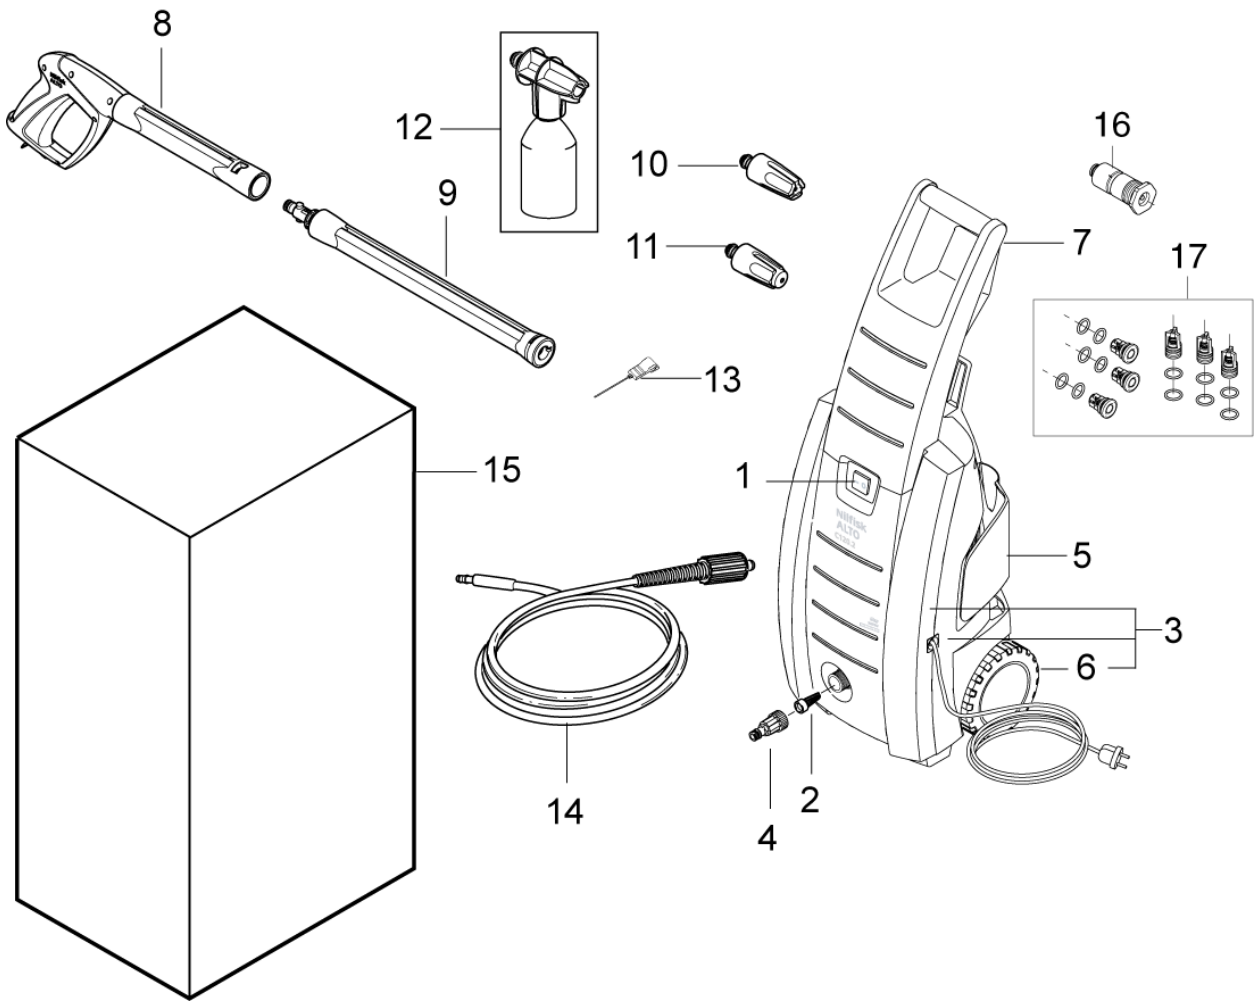

# PARTS LIST

# TABLE OF CONTENTS

---

Overview 2008 .....	1
Overview 2007 .....	3
Overview .....	5
Default accessories .....	7

No.	Part No.	Qty.	Description	Part Note
01	126486831	1	SWITCH CPL.	
02	6481094	1	STRAINER	
03	126486836	1	CABINET FRONT +REAR +WHEELS	[1]
04	1402809	1	QUICK COUPLING MALE W. INTERNAL THREAD	
05	126486838	1	CABLE HOLDER	[1]
06	126486835	1	WHEEL CPL.	[1]
07	126486837	1	DRIVING HANDLE	[1]
08	126481132	1	G3 GUN WITH INTERMEDIATE TUBE	
09	126481134	1	G3 LANCE COMPLETE	
10	126481115	1	POWERSPEED GREEN	
11	126481117	1	PR TORNADO GREEN	
11	126481120	1	PR TORNADO DARK BLUE	
12	128500077	1	C&C FOAMSPRAYER WITH BOTTLE	
13	6520844	1	CLEANING TOOL BLACK	
14	126481138	1	HOSE 6M	
14	128500080	1	8M STANDARD HOSE	
15	128307006	1	10 Pcs. BOX C120.2	[1]
15A	128307010	1	10 PCS. BOX - ON TOP OF C120.2 PA	[1]
15A	128307009	1	10 PCS. BOX - ON TOP OF C120.2	[1]
16	127410240	1	START/STOP VALVE COMPLETE	
17	126486773	1	REP.KIT VALVE SYSTEM	

Part Notes:

[1] - GUARANTEE DATE EXPIRED

No.	Part No.	Qty.	Description	Part Note
01	126486831	1	SWITCH CPL.	
02	6481094	1	STRAINER	
03	126486836	1	CABINET FRONT +REAR +WHEELS	[1]
04	1402809	1	QUICK COUPLING MALE W. INTERNAL THREAD	
05	126486838	1	CABLE HOLDER	[1]
06	126486835	1	WHEEL CPL.	[1]
07	126486837	1	DRIVING HANDLE	[1]
08	126481132	1	G3 GUN WITH INTERMEDIATE TUBE	
09	126481134	1	G3 LANCE COMPLETE	
10	126481115	1	POWERSPEED GREEN	
11	126481120	1	PR TORNADO DARK BLUE	[2]
11	126481117	1	PR TORNADO GREEN	[3]
12	128500077	1	C&C FOAMSPRAYER WITH BOTTLE	
13	6520844	1	CLEANING TOOL BLACK	
14	126481138	1	HOSE 6M	[4]
14	128500080	1	8M STANDARD HOSE	[5]
15	128307006	1	10 Pcs. BOX C120.2	[6]
16	127410240	1	START/STOP VALVE COMPLETE	
17	126486773	1	REP.KIT VALVE SYSTEM	
18	126486831	1	SWITCH CPL.	