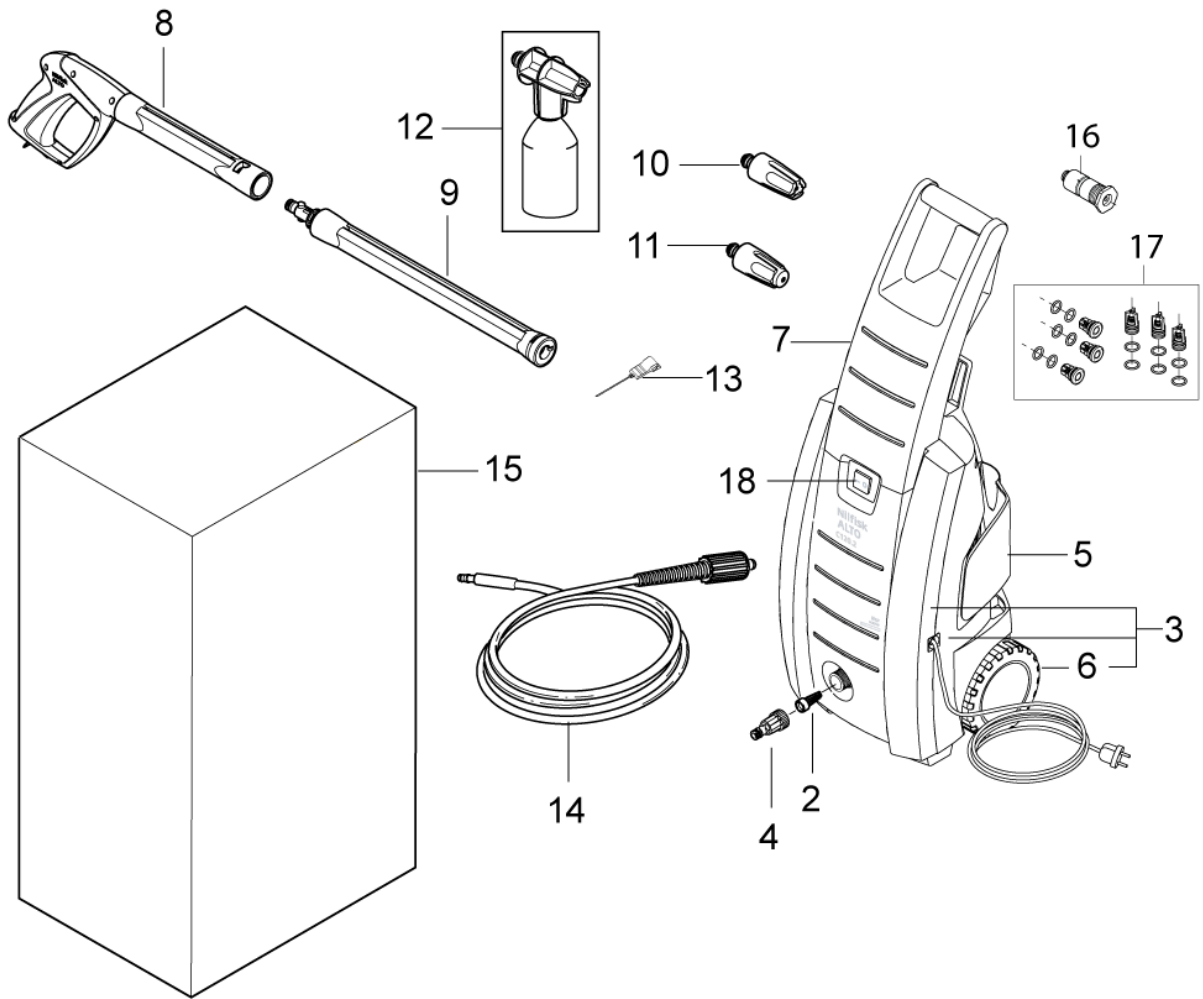

# TABLE OF CONTENTS

---

Overview 2008 .....	1
Overview 2007 .....	3
Overview .....	5
Default accessories .....	7

No.	Part No.	Qty.	Description	Part Note
01	126486831	1	SWITCH CPL.	
02	6481094	1	STRAINER	
03	126486836	1	CABINET FRONT +REAR +WHEELS	[1]
04	1402809	1	QUICK COUPLING MALE W. INTERNAL THREAD	
05	126486838	1	CABLE HOLDER	[1]
06	126486835	1	WHEEL CPL.	[1]
07	126486837	1	DRIVING HANDLE	[1]
08	126481132	1	G3 GUN WITH INTERMEDIATE TUBE	
09	126481134	1	G3 LANCE COMPLETE	
10	126481115	1	POWERSPEED GREEN	
11	126481117	1	PR TORNADO GREEN	
11	126481120	1	PR TORNADO DARK BLUE	
12	128500077	1	C&C FOAMSPRAYER WITH BOTTLE	
13	6520844	1	CLEANING TOOL BLACK	
14	126481138	1	HOSE 6M	
14	128500080	1	8M STANDARD HOSE	
15	128307006	1	10 Pcs. BOX C120.2	[1]
15A	128307010	1	10 PCS. BOX - ON TOP OF C120.2 PA	[1]
15A	128307009	1	10 PCS. BOX - ON TOP OF C120.2	[1]
16	127410240	1	START/STOP VALVE COMPLETE	
17	126486773	1	REP.KIT VALVE SYSTEM	

Part Notes:

[1] - GUARANTEE DATE EXPIRED

No.	Part No.	Qty.	Description	Part Note
01	126486831	1	SWITCH CPL.	
02	6481094	1	STRAINER	
03	126486836	1	CABINET FRONT +REAR +WHEELS	[1]
04	1402809	1	QUICK COUPLING MALE W. INTERNAL THREAD	
05	126486838	1	CABLE HOLDER	[1]
06	126486835	1	WHEEL CPL.	[1]
07	126486837	1	DRIVING HANDLE	[1]
08	126481132	1	G3 GUN WITH INTERMEDIATE TUBE	
09	126481134	1	G3 LANCE COMPLETE	
10	126481115	1	POWERSPEED GREEN	
11	126481120	1	PR TORNADO DARK BLUE	[2]
11	126481117	1	PR TORNADO GREEN	[3]
12	128500077	1	C&C FOAMSPRAYER WITH BOTTLE	
13	6520844	1	CLEANING TOOL BLACK	
14	126481138	1	HOSE 6M	[4]
14	128500080	1	8M STANDARD HOSE	[5]
15	128307006	1	10 Pcs. BOX C120.2	[6]
16	127410240	1	START/STOP VALVE COMPLETE	
17	126486773	1	REP.KIT VALVE SYSTEM	
18	126486831	1	SWITCH CPL.	