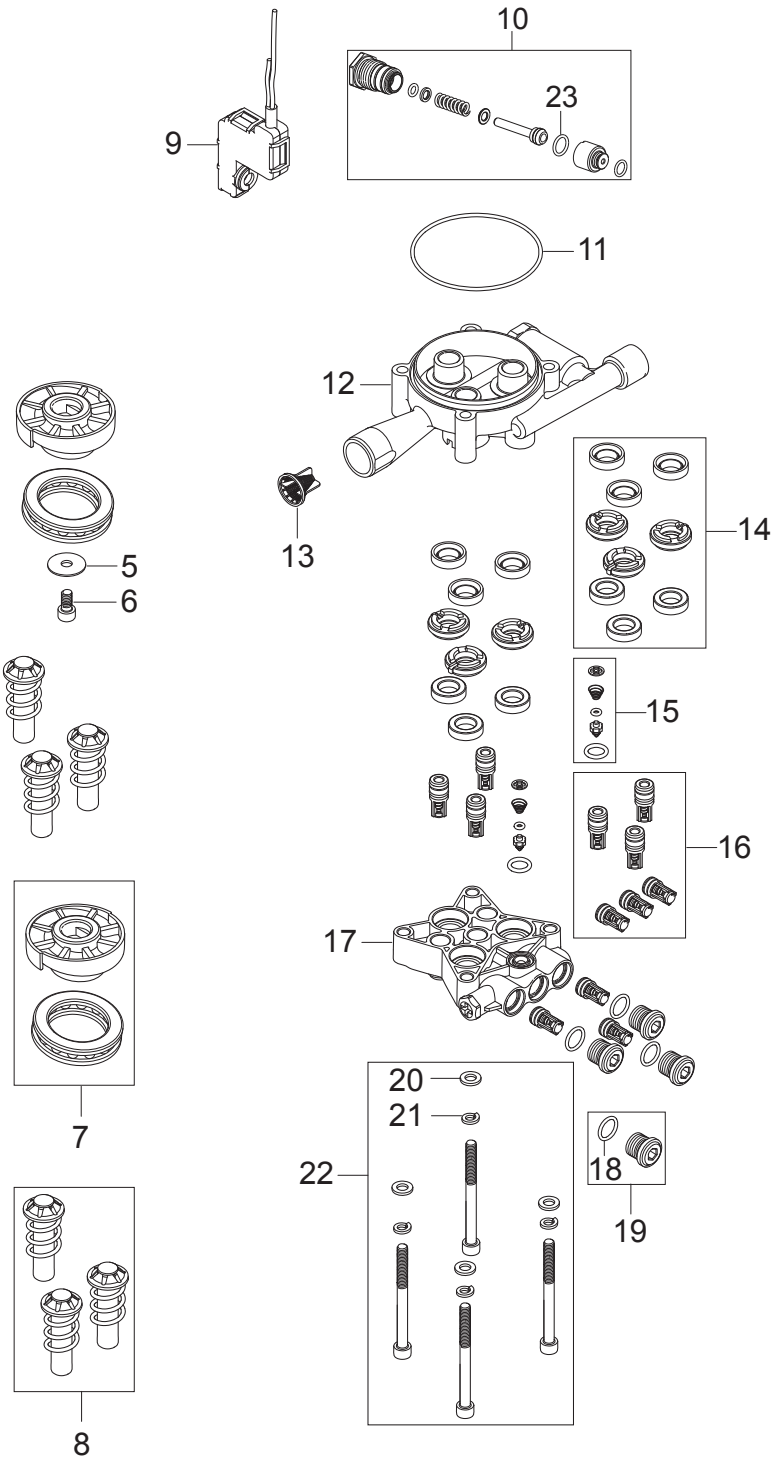

No.	Part No.	Qty.	Description	Part Note
5	127130066	1	WASHER D22XD6.4X1.5	
6	4818	1	CYLINDER SCREW M6X20 ISO 4762 ST 8.8/ZN	
7	127440248	1	8.1DEG. WOBBLE DISC KIT	[1]
7	127440074	1	7.0DEG. WOBBLE DISC KIT	[2]
8	127440075	1	DIA.12 PUMP PISTON KIT	
9	127440249	1	MICRO SWITCH BOX KIT	
10	127440077	1	START STOP SYSTEM KIT	
11	127440078	1	O-RING 72X2 SH90	
12	127440079	1	CYLINDER BLOCK	
13	6528574	1	WATER FILTER COMPLETE	
14	127440081	1	THRUST COLLAR WATER KIT	
15	127440082	1	NON RETURN VALVE KIT	
16	127440083	1	SUCTION AND PRESSURE VALVE KIT	
17	127440084	1	CYLINDER BLOCK WITH M8X10 HEX	
18	127440085	3	O-RING 11.7X2.0 SH90	
19	128500851	3	PRESSURE VALVE PLUG KIT	
20	127500029	4	WASHER	
21	127500050	4	SPRING WASHER	
22	127500071	1	SCREW M6X70 DIN 912 4PCS	
23	128500324	1	O-RING START/STOP VALVE NAO	

Part Notes:

- [1] - 220V 60Hz 1,8kW - 230-240V 50Hz 1,8kW
- [2] - 120V 60Hz 1,4kW - 240V 50Hz 1,7kW