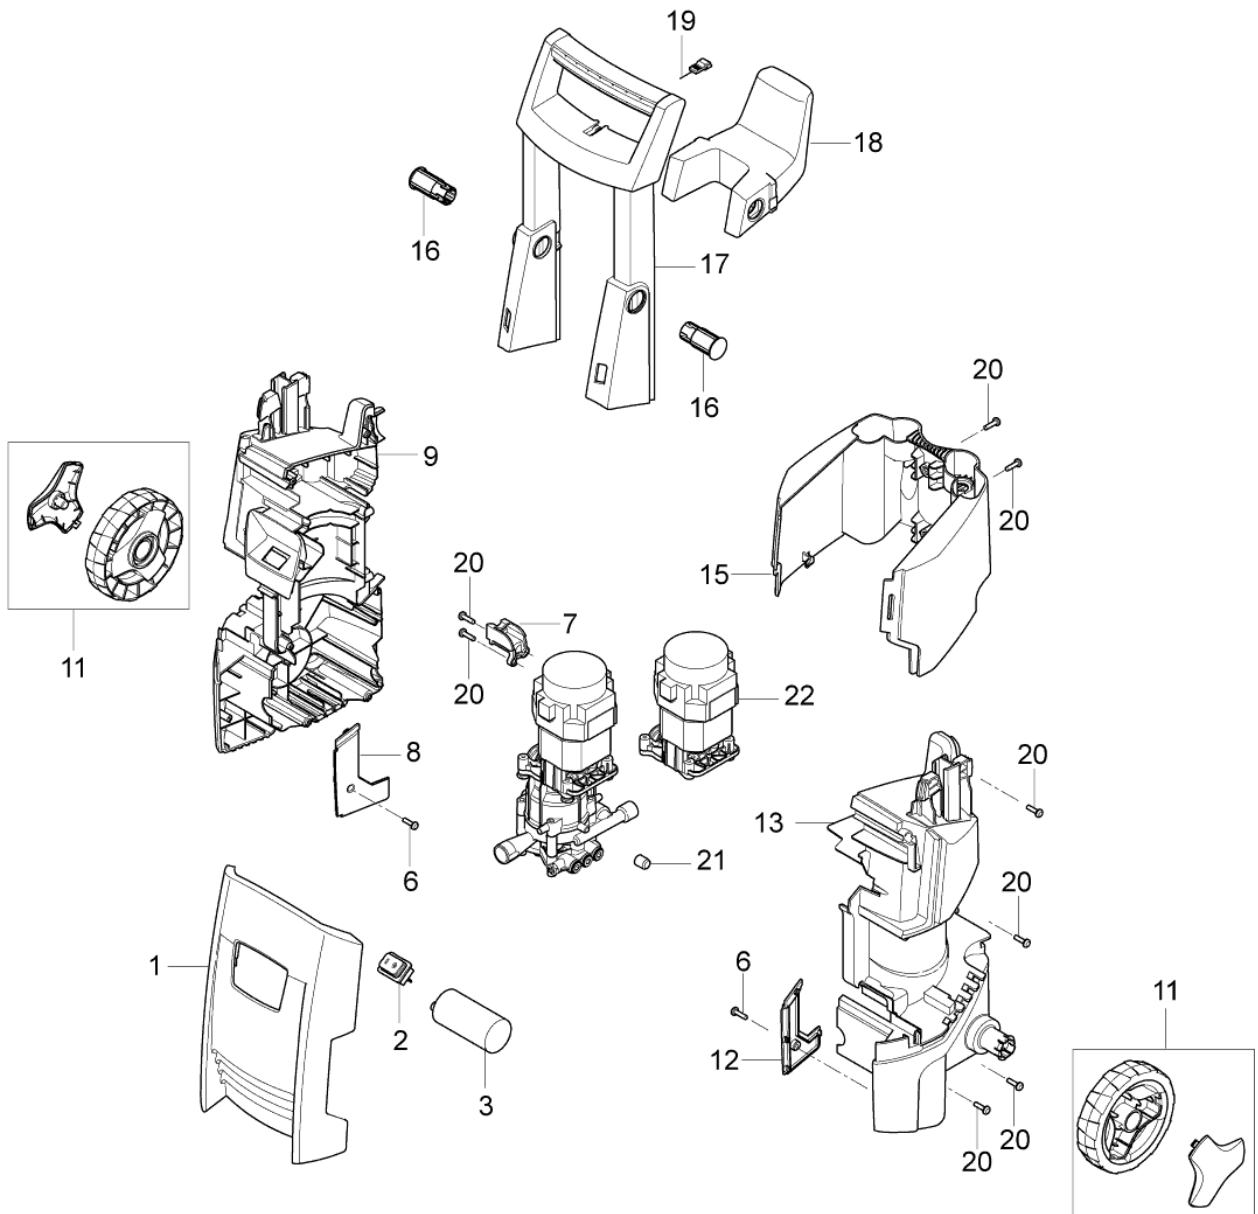

PARTS LIST

TABLE OF CONTENTS

Overview	1
Default accessories	3
Motor pump	5

No.	Part No.	Qty.	Description	Part Note
0	128500003	1	BOX 10PCS C120.3 C125.3	
0	128500280	1	TOP BOX C125.3-8 CAR 10PCS	
0	128500436	1	PCD TOPBOX C120.3/125.3 10PCS	[1]
0	128500434	1	PAD TOPBOX C120.3/125.3 10PCS	[2]
00	128500279	1	TOP BOX C120.3-6 P 10PCS	
00	128500281	1	TOP PAD BOX C120.3 10PCS	[1]
1	127440241	1	FRONT COVER C120.3	
1	127440242	1	FRONT COVER 125.3	
2	127440198	1	MAIN SWITCH	
3	127440197	1	CAPACITOR 30UF 500V FOR 230V	
6	127440056	2	PLASTIC SCREW M4X16	
7	127440243	1	CABLE RELIEF BLACK	
8	127440244	1	RIGHT LEG COVER BLACK C120.3	
9	127440245	1	RIGHT CHASSIS BLACK	
11	127440098	2	WHEEL KIT BLUE CAP	
12	127440092	1	LEFT LEG COVER BLACK C120.3	
13	127440246	1	LEFT CHASSIS BLACK	
15	127440247	1	REAR COVER BLACK	
16	127440066	2	PLUG FOR HOSE HOOK BLACK	
17	127440067	1	HANDLE	
18	127440068	1	HOSE HOOK	
19	6520844	1	CLEANING TOOL BLACK	
20	107141838	8	SCREW K50X18 WN1451 BLACK TORX20	
21	128500029	1	RUBBER MOUNT KIT	
22	128500910	1	MOTOR 1.7KW 230V 50HZ	
NS	128500355	1		
NS	128500354	1		

Part Notes:

- [1] - NO REPLACEMENT
- [2] - PRUNED ACCESSORY

No.	Part No.	Qty.	Description	Part Note
00	126481132	1	G3 GUN WITH INTERMEDIATE TUBE	[1]
00	126481134	1	G3 LANCE COMPLETE	
01	126481116	1	PR TORNADO YELLOW	
01	6520844	1	CLEANING TOOL BLACK	
01	126481138	1	HOSE 6M	
01	128500077	1	C&C FOAMSPRAYER WITH BOTTLE	
01	128500080	1	8M STANDARD HOSE	
01	126481115	1	POWERSPEED GREEN	
02	126411376	1	PATIO CLEANER PLUS ACC	[2]
02	6410766	1	DRAIN AND TUBE CLEANER ALTO	[3]
02	128500700	1	NILFISK COMPACT PATIO ACC	[4]