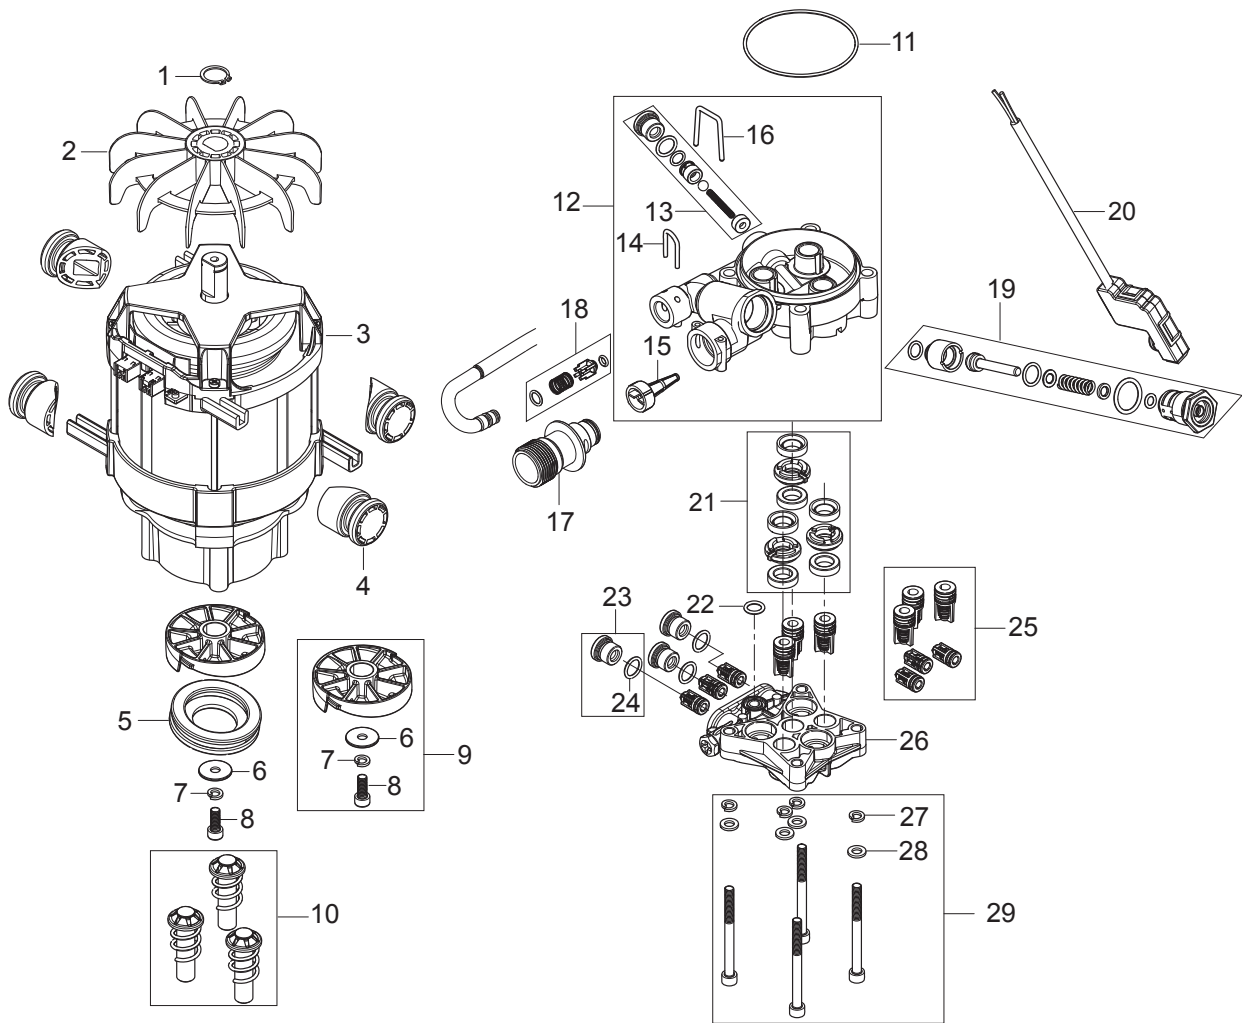

No.	Part No.	Qty.	Description	Part Note
1	127500051	1	LOCK RING	
2	127500040	1	NEW FAN	
3	128500849	1	MOTOR 230V/50HZ 2.3KW	
4	128500604	4	VIBRATION DAMPER	
5	128500605	1	THRUST BALL BEARING	
6	127130066	1	WASHER D22XD6.4X1.5	
7	127500050	1	SPRING WASHER	
8	128500608	1	SCREW M6X16 10.9 FZB ISO4762	
9	128500615	1	WOBBLE DISC KIT 10.7 DEG	
10	128500616	1	PISTON COMPLETE KIT 3PCS	
11	127440078	1	O-RING 72X2 SH90	
12	128500618	1	CYLINDERBLOCK KIT W.EASY START	
13	128500619	1	EASY START KIT	
14	128500620	1	U-PIN OUTLET	
15	128500195	1	INLET FILTER MESH SP	
16	128500675	1	U-PIN INLET	
17	128500515	1	WATER INLET NA01	
18	128500624	1	NON RETURN VALVE COMPLETE	
19	128500850	1	START/STOP VALVE D2.95	
20	128500628	1	MICROSWITCH BOX COMPLETE	
21	127440081	1	THRUST COLLAR WATER KIT	
22	128500630	1	O-RING 10.0X2.2 NBR 90	
23	128500851	3	PRESSURE VALVE PLUG KIT	
24	127440085	3	O-RING 11.7X2.0 SH90	
25	128500855	1	INLET OUTLET VALVE 6PCS	
26	128500633	1	CYLINDER HEAD R CYLINDER HEAD	
27	127500029	4	WASHER	
28	127500050	4	SPRING WASHER	
29	127500071	1	SCREW M6X70 DIN 912 4PCS