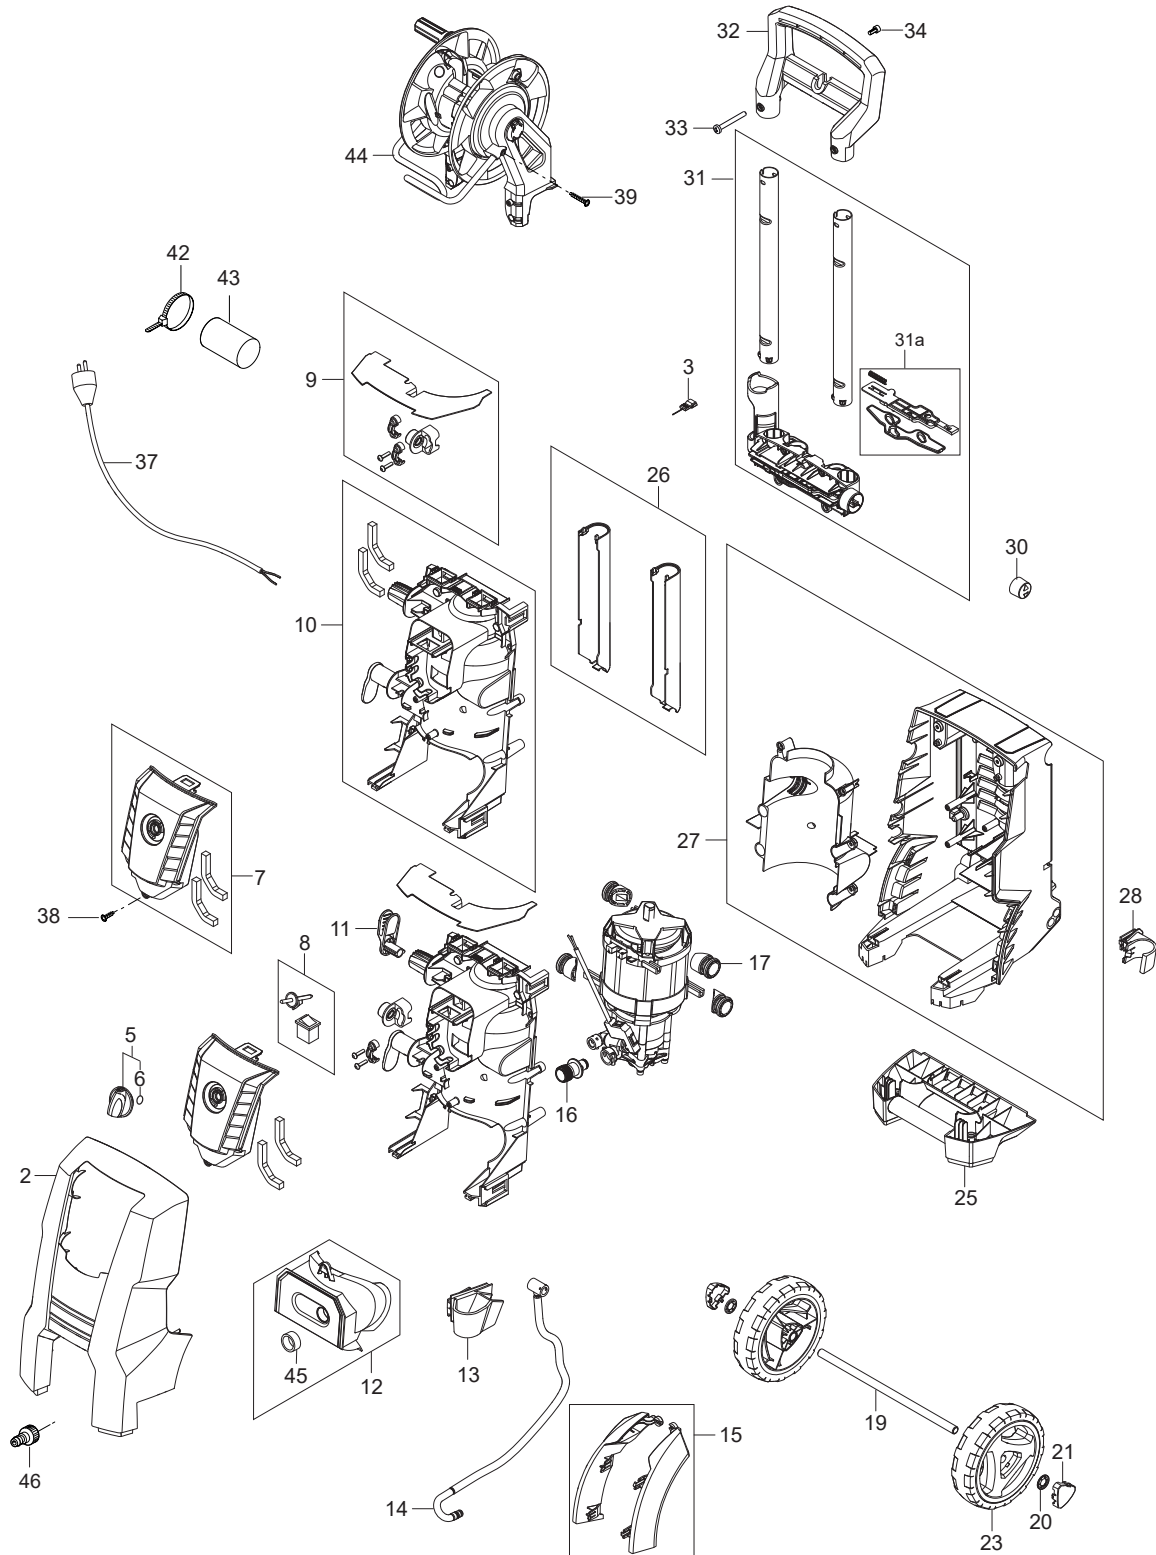

PARTS LIST

TABLE OF CONTENTS

Overview	1
Hose reel	3
Motor pump	5
Accessories E150.1	7

No.	Part No.	Qty.	Description	Part Note
2	128500844	1	FRONT CABINET W. PRINT E150.1	
3	6520844	1	CLEANING TOOL BLACK	
5	128500547	1	SWITCH KNOB BLUE	
6	9868	1	O-RING 10.2X2.5 NBR 70	
7	128500928	1	SWITCH BOX	[1]
8	128500845	1	SWITCH ON/OFF WITH SHAFT	
9	128500508	1	CABLE RELIEF KIT	
10	128500927	1	FRONT STRUCTURAL WITH GASKET	[2]
11	128500549	1	ROTARY CABLE HOOK BLUE	
12	128500551	1	IN/OUTLET COVER KIT BLACK XTRA	
13	128500512	1	LANCE HOLDER	
14	128500846	1	INTERNAL HOSE STEEL XTRA	
15	128500514	1	WHEEL MUDGUARD	
16	128500515	1	WATER INLET NA01	
17	128500604	1	VIBRATION DAMPER	
19	128500517	1	WHEEL AXLE	
20	127440210	1	LOCK WASHER	
21	128500552	1	WHEEL CAP	
23	128500553	1	WHEEL	
25	128500520	1	FRONT FOOT HIGH	
26	128500521	1	TUBE GUIDES	
27	128500522	1	MPU BACK COVER AND CHASSIS	
28	128500523	1	LANCE HOLDER TOP	
30	128500554	1	HANDLE LOCK BUTTON BLUE	
31	128500931	1	HANDLE TUBE AND ACC STORAGE	
32	128500527	1	HANDLE	
33	128500528	1	NUT FOR HANDLE LOCK	
34	128500529	1	SCREW M4X8 ISO7045 A2-50-H PH	
37	128500847	1	POWER CABLE EU	
38	107141838	33	SCREW K50X18 WN1451 BLACK TORX20	
39	128500595	2	SCREW K50X35 WN1452 BLACK TORX	
42	1814741	1	CABLE TIE	
43	128500848	1	CAPACITOR 35MF	
44		1	Hose reel complete	[3]
45	128500578	1	INLET GASKET	
46	106404529	1	GARDENA COMPATIBLE MALE 3/4" ACCESSORY	
NS	128500562	1	10PCS 4C BOX TO NILFISK E145.3	

Part Notes:

- [1] - If produced before serial number 21136572 (week 50, 2015) then pls. read TSB
TSB-CON-HPW-2016-001-Excellent - Motor cover and Switch box cover update
DE TSB-CON-HPW-2016-001 Excellent Änderung an Motorabdeckung und Schalte...
- [2] - If produced after serial number 21136572 (week 50, 2015)
TSB-CON-HPW-2016-001-Excellent - Motor cover and Switch box cover update
DE TSB-CON-HPW-2016-001 Excellent Änderung an Motorabdeckung und Schalte...
- [3] - Hose reel