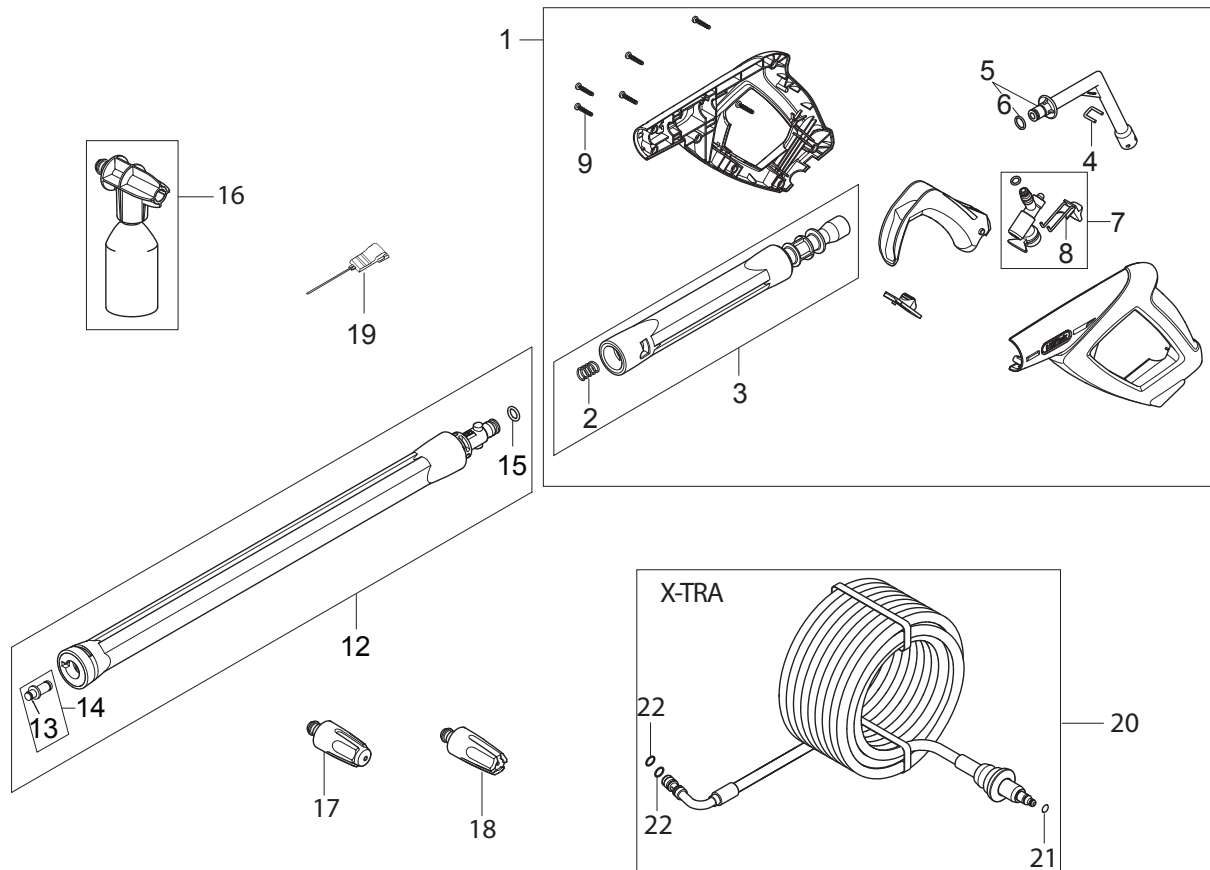

No.	Part No.	Qty.	Description	Part Note
1	128500072	1	G5 SPRAY HANDLE	
2	2602500	1	SPRING F.INTERMEDIATE TUBE	
3	127440051	1	INTERMEDIATE TUBE G5	
4	6525232	1	LOCK BRACKET	
5	126481103	1	PRESSURE TUBE W. O-RING	
6	301003043	1	O-RING Ø 10.82X1.78	
7	127440049	1	VALVE HOUSE COMPLETE BLUE	
8	127440052	1	SPRING BUTTOM TUBE	
9	101814698	8	SCREW 3X16	
12	128500074	1	G4 C&C SPRAY LANCE LONG VER.	
13	3004312	1	O-RING 7X1.2 NITRIL 90 SHORE	
14	126481109	1	LOW PRESSURE NOZZLE W.O-RINGS	
15	126481125	1	O-RING 9.0X2.6 SH90 NBR	
16	128500077	1	C&C FOAMSPRAYER WITH BOTTLE	
17	128500033	1	C&C POWER SPEED TURQUOISE	
18	128500657	1	PR TORNADO RED2 LINES CLICK	
19	6520844	1	CLEANING TOOL BLACK	
20	128500656	1	HOSE STEEL ARMED 10M FOR MODEL	
21	3004304	1	O-RING 5.1X1.6 VITON SH 90	
22	3004321	2	O-RING 10X2 ULTRATHIN