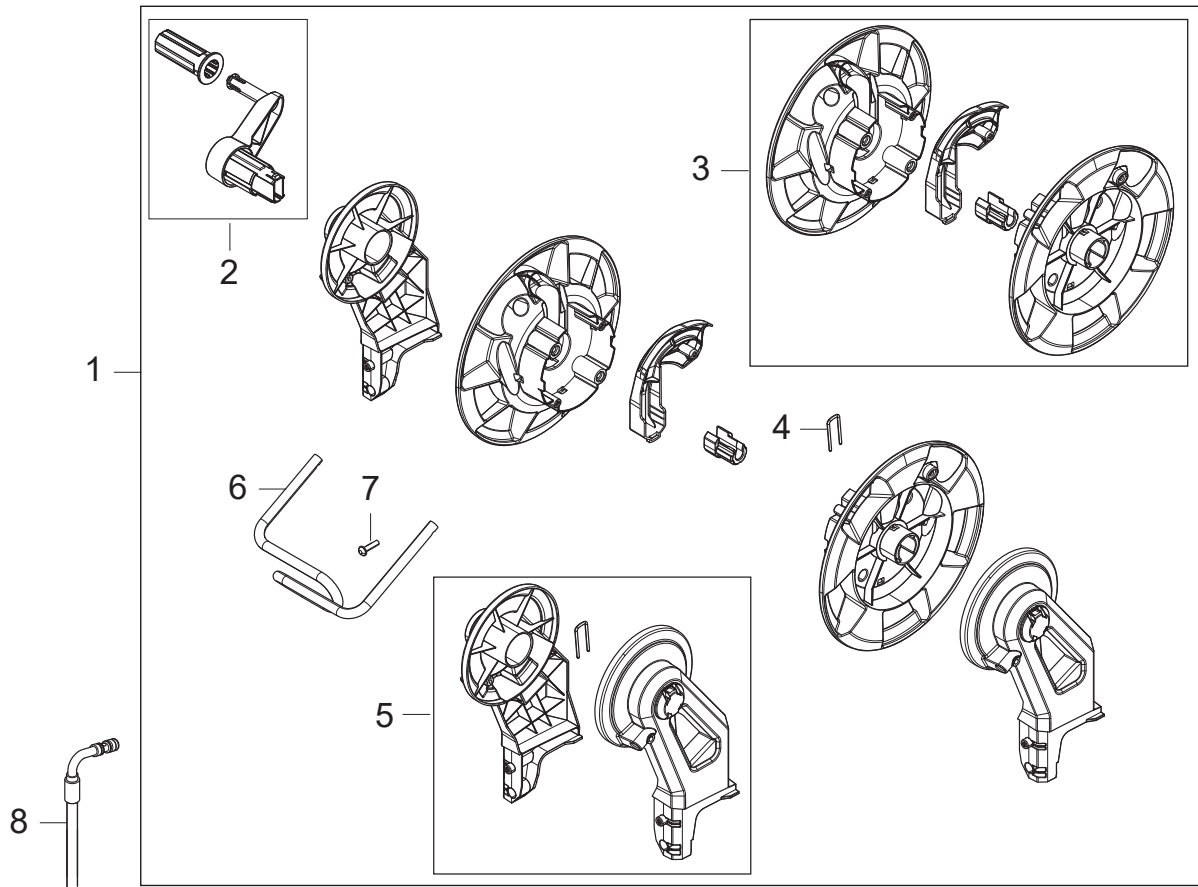

PARTS LIST

TABLE OF CONTENTS

Overview	1
Hose reel	3
Motor pump	5
Accessories E150.1	7

No.	Part No.	Qty.	Description	Part Note
2	128500844	1	FRONT CABINET W. PRINT E150.1	
3	6520844	1	CLEANING TOOL BLACK	
5	128500547	1	SWITCH KNOB BLUE	
6	9868	1	O-RING 10.2X2.5 NBR 70	
7	128500928	1	SWITCH BOX	[1]
8	128500845	1	SWITCH ON/OFF WITH SHAFT	
9	128500508	1	CABLE RELIEF KIT	
10	128500927	1	FRONT STRUCTURAL WITH GASKET	[2]
11	128500549	1	ROTARY CABLE HOOK BLUE	
12	128500551	1	IN/OUTLET COVER KIT BLACK XTRA	
13	128500512	1	LANCE HOLDER	
14	128500846	1	INTERNAL HOSE STEEL XTRA	
15	128500514	1	WHEEL MUDGUARD	
16	128500515	1	WATER INLET NA01	
17	128500604	1	VIBRATION DAMPER	
19	128500517	1	WHEEL AXLE	
20	127440210	1	LOCK WASHER	
21	128500552	1	WHEEL CAP	
23	128500553	1	WHEEL	
25	128500520	1	FRONT FOOT HIGH	
26	128500521	1	TUBE GUIDES	
27	128500522	1	MPU BACK COVER AND CHASSIS	
28	128500523	1	LANCE HOLDER TOP	
30	128500554	1	HANDLE LOCK BUTTON BLUE	
31	128500931	1	HANDLE TUBE AND ACC STORAGE	
32	128500527	1	HANDLE	
33	128500528	1	NUT FOR HANDLE LOCK	
34	128500529	1	SCREW M4X8 ISO7045 A2-50-H PH	
37	128500847	1	POWER CABLE EU	
38	107141838	33	SCREW K50X18 WN1451 BLACK TORX20	
39	128500595	2	SCREW K50X35 WN1452 BLACK TORX	
42	1814741	1	CABLE TIE	
43	128500848	1	CAPACITOR 35MF	
44		1	Hose reel complete	[3]
45	128500578	1	INLET GASKET	
46	106404529	1	GARDENA COMPATIBLE MALE 3/4" ACCESSORY	
NS	128500562	1	10PCS 4C BOX TO NILFISK E145.3	

Part Notes:

- [1] - If produced before serial number 21136572 (week 50, 2015) then pls. read TSB
TSB-CON-HPW-2016-001-Excellent - Motor cover and Switch box cover update
DE TSB-CON-HPW-2016-001 Excellent Änderung an Motorabdeckung und Schalte...
- [2] - If produced after serial number 21136572 (week 50, 2015)
TSB-CON-HPW-2016-001-Excellent - Motor cover and Switch box cover update
DE TSB-CON-HPW-2016-001 Excellent Änderung an Motorabdeckung und Schalte...
- [3] - Hose reel